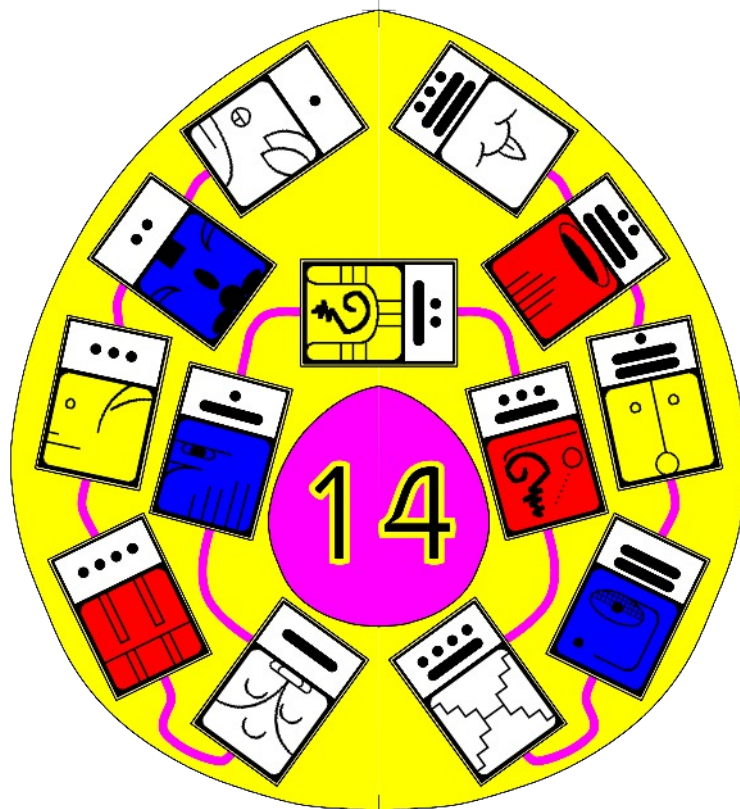

Castle Yellow - Enchanted Wave 14

Ian Parker - 03.08.1966

Mayan Kin 177: Red Galactic Earth

I harmonize in order to evolve
 Modeling synchronicity
 I seal the matrix of navigation
 With the galactic tone of integrity
 I am guided by the power of birth

	Crystal Dragon
	Billy Idol

	Cosmic Wind
	Chris Eubank
	Boris Johnson
	Buddy Holly

	Resonant Warrior
	Daniel day Lewis
	Michele Pfeiffer
	Sitting Bull

Bjork!

Time Tunnel
The Atari Alliance

The central graphic is a circular emblem with a multi-colored rainbow border. Inside the border, the text "Time Tunnel" is written in a bold, black, sans-serif font at the top, and "The Atari Alliance" is written at the bottom. A central green square with a red circle on its right side is surrounded by a ring of small, colorful icons. Four larger, square icons are positioned around the central square: a blue one on the left, a red one on the right, a white one at the top, and a yellow one at the bottom. Each of these square icons has a smaller version of itself inside it. Surrounding the central emblem are four rectangular inset images: a Hindu deity (top left), a Star Wars character (top right), a sphinx (bottom left), and Chewbacca (bottom right).